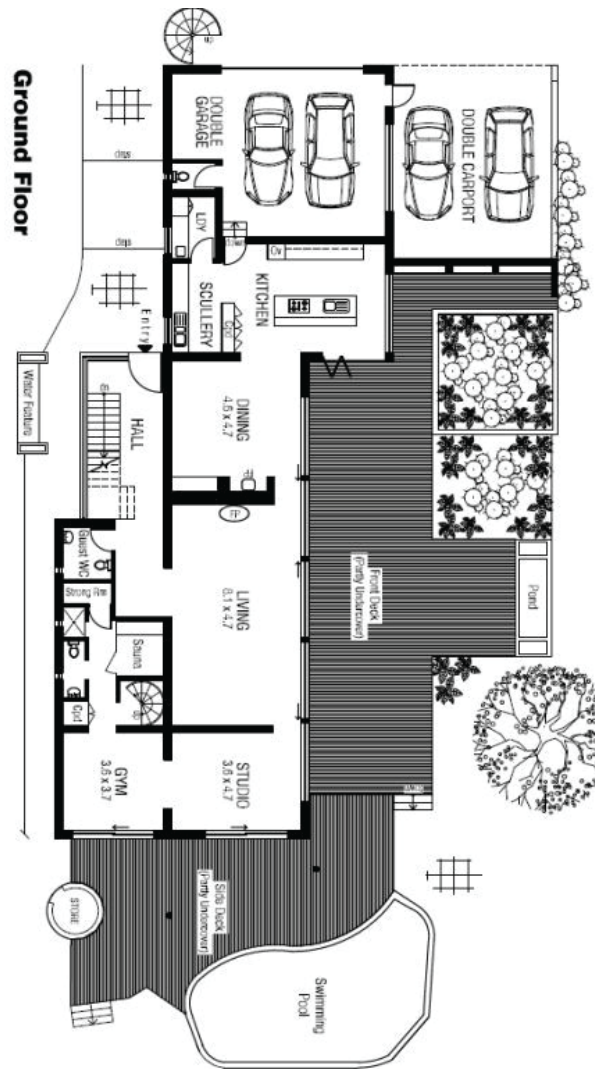

Zwaanswyk - Constantiaberg

Bespoke Architectural Synergy

R16 000 000

CHAS EVERITT
INTERNATIONAL PROPERTY GROUP

If you want to live amongst the treetops, with unimpeded views of forest, mountain and distant sea, then this house is for you. Perched at the top of the 4114m² plot, the style of this home was influenced by the work of Australian architect Glenn Murcutt and translated to the South African vernacular and its unique setting at the top of Zwaanswyk. The arching steel roof that is visible from the road gives no hint of the extraordinary expansive glass and steel structure it shelters. Comprising two levels of carefully chosen materials - glass, stone, rosewood, polished travertine, steel and corrugated iron - you have beautifully considered living areas opening up to the surrounding light, views and nature. Your every comfort and lifestyle requirement has been catered to from the three Morso stoves, Gaggenau kitchen appliances, a home cinema, gym with sauna and steam shower, artist's studio to 'his and hers' studies, currently configured for three, but easily re-formed to five bedrooms. You will be inspired to create your own space within these glass walls.

- **Bedrooms: 5**
- **Bathrooms: 3**
- **Garages: 2**
- **Home Cinema**
- **Gym with sauna**
- **House Size: 600 m²**
- **Erf Size: 4114 m²**

Zwaanswyk - Constantiaberg

LISA ROWELL
 082 844 0800
 021 712 5029
 lisa@everitt.co.za
 ZwaanswykProperty.co.za
 WWW.CHASEVERITT.CO.ZA