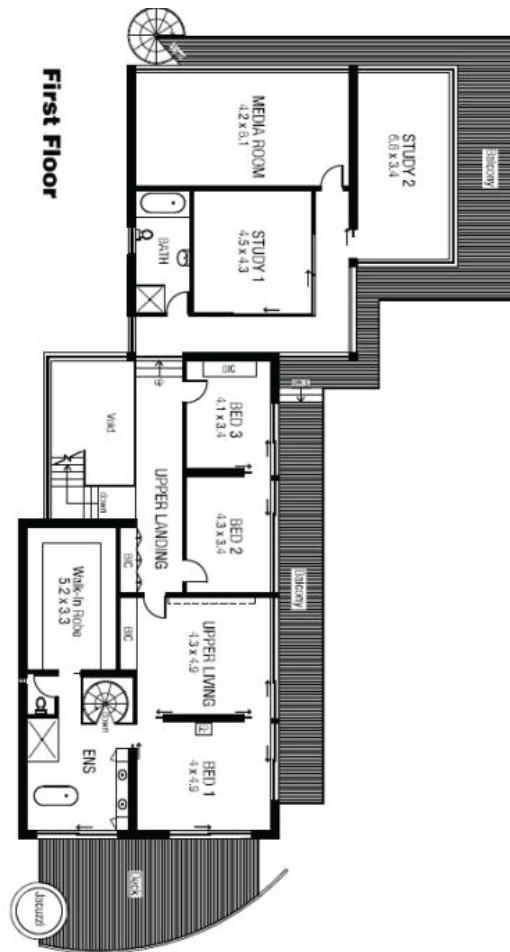

Zwaanswyk - Constantiaberg

Bespoke Architectural Synergy

R16 000 000

CHAS EVERITT
INTERNATIONAL PROPERTY GROUP

If you want to live amongst the treetops, with unimpeded views of forest, mountain and distant sea, then this house is for you. Perched at the top of the 4114m² plot, the style of this home was influenced by the work of Australian architect Glenn Murcutt and translated to the South African vernacular and its unique setting at the top of Zwaanswyk. The arching steel roof that is visible from the road gives no hint of the extraordinary expansive glass and steel structure it shelters. Comprising two levels of carefully chosen materials - glass, stone, rosewood, polished travertine, steel and corrugated iron - you have beautifully considered living areas opening up to the surrounding light, views and nature. Your every comfort and lifestyle requirement has been catered to from the three Morso stoves, Gaggenau kitchen appliances, a home cinema, gym with sauna and steam shower, artist's studio to 'his and hers' studies, currently configured for three, but easily re-formed to five bedrooms. You will be inspired to create your own space within these glass walls.

- **Bedrooms: 5**
- **Bathrooms: 3**
- **Garages: 2**
- **Home Cinema**
- **Gym with sauna**
- **House Size: 600 m²**
- **Erf Size: 4114 m²**

Zwaanswyk - Constantiaberg

LISA ROWELL
 082 844 0800
 021 712 5029
 lisa@everitt.co.za
 ZwaanswykProperty.co.za
 WWW.CHASEVERITT.CO.ZA